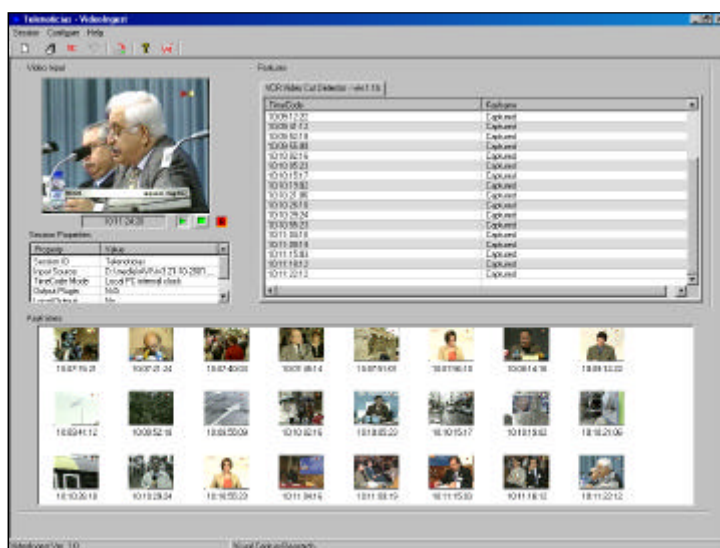

Analysis Plug-ins

Videolngest works with the following analysis plug-ins:

CutDetector

- Keyframe extraction sensitive to time frequency.
- Keyframe extraction sensitive to video content.
- Frame precision.
- Detection of image absence and of transitions between static images with text.
- Analysis of video files in formats compatible with Windows Media.

SatDetector

- Automatic detection of satellite feeds.
- Identification of broadcast news agency.
- Configuration of image identifying the news agency.

Speech-to-Text

- Transformation of audio signal into metadata associated to a particular keyframe and/or timecode.
- Available in 20 recognition languages.
- Based on Philips Speech Processing technology.

**Philips
Technology
Partner**

Technical features

- Remote control of all stations via TCP/IP.
- Programmable time code readers (internal or external).
- Compatible with PAL and NTSC standards.
- Reescalable keyframes with configurable size.
- Joint visualization of keyframes, timecodes and annotations.
- Supports all capture devices compatible with Microsoft Windows / DirectX Media.

A product of

Distributed by

Ronda de la Luna 4
E-28760 Madrid
www.softwareag.com