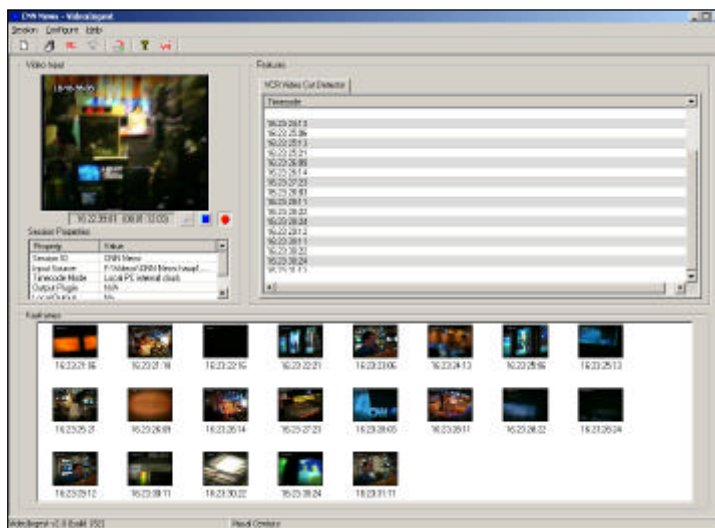

Based on modules, Videolngest captures the

video signal, analyzes it automatically and extracts the relevant metadata in real time, transforming unstructured content into manageable and searchable data.

Videolngest can be complemented with analysis plugins, which maximize the amount of information automatically obtained from the video.

Benefits

- Modular system, which offers great flexibility and scalability.
- Integration in digital television platforms and open compatibility with database systems (Oracle, Informix, SQL Server...).
- The information recovered or inserted in the sessions is exportable to image files and XML files.
- Time saving as it analyzes videos from file much faster than real-time cataloguers (2x, 3x, 4x... depending on CPU performance).

Analysis Plug-ins

Videolngest works with the following analysis plug-ins:

CutDetector

- Keyframe extraction sensitive to time frequency.
- Keyframe extraction sensitive to video content.
- Frame precision.
- Detection of image absence and of transitions between static images with text.
- Analysis of video files in formats compatible with Windows Media.

SatDetector

- Automatic detection of satellite feeds.
- Identification of broadcast news agency.
- Configuration of image identifying the news agency.

Speech-to-Text

- Transformation of audio signal into metadata associated to a particular keyframe and/or timecode.
- Available in 20 recognition languages.
- Based on Philips Speech Processing technology.